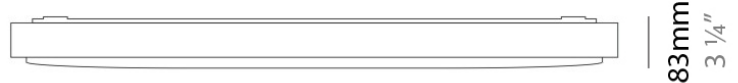

FLAT SURFACE

D12060

PROJECT _____

TYPE _____

NOTES _____

QUANTITY _____

DATE _____

GENERAL

Series: Flat

Division: Design

Mounting Type: Surface

Mounting Location: Ceiling

Subcategory: Ambient

PHYSICAL

Shape: Rectangle

Length (mm): 597

Length (in): 23 1/2

Width (mm): 222

Width (in): 8 3/4

Height (mm): 83

Height (in): 3 1/4

Extension (mm): 83

Extension (in): 3 1/4

Light Distribution: Direct

Weight (kg): 2.73

Weight (lbs): 6

Diffuser: Opal White Satin Acrylic

Fixture Finish: WHI

Fixture Material: Aluminum

ELECTRICAL

Number of Lamps: 2

Lamp Type: T5 Fluorescent

Bulb Included: Bulb Not Included

Total Output Wattage (W): 48

Max. Wattage Per Lamp (W): 24

Lamp Base: G5

Dimming: Phase Dimming (120Vac Only)

Driver Included: Yes

Driver Location: Integrated

Driver Type: Ballast - Universal

Input Voltage (V): 120 - 277

Upon Request: (Not included - see components) Integral: Phase dimming / Lutron

LED

OPTICAL

RATINGS AND CERTIFICATIONS

Certified By: CSA Certified to UL and CSA Standards

IP rating: IP20

597mm 23 1/2"